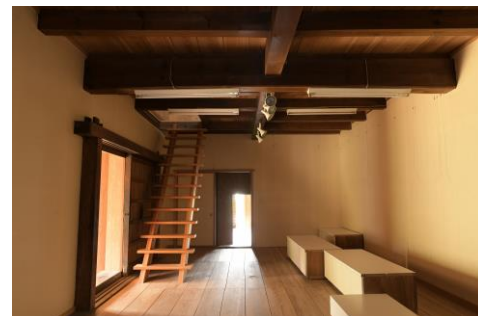

The exhibition space used to be kura (traditional Japanese warehouses), where the exhibitions of AIR participants and special exhibitions of woodblock prints will be held.